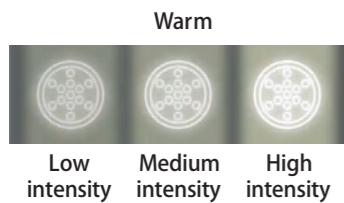

Longer lasting

- 5- to 10-hour run time
- 4-hour charge time (0% life)
- 2-hour charge time (50% life)

JD2600 5W LED Surgical headlight specifications:

Light source	LED refractive technology
Light Intensity (MAX)	Up To 45,000LUX
Color temperature	4,300 - 4,800K
Illumination spot size (D = Φ200MM)	Adjustable From 10-78MM
Illumination Spot size (D = Φ300MM)	Adjustable From 18-102MM
Illumination Spot size (D = Φ500MM)	Adjustable From 35-180MM
Headlight housing	Aluminum
Headlight weight	403g (With 1pc Battery)
Headband material	ABS ratchet adjustability; antimicrobial protection on pads
LED Bulb Life Time	50,000hrs +
Battery type	Rechargeable lithium-ion (charger included)
Battery Life	5-12HRS
Battery charge time	0% life: 4 hours 50% life: 2 hours
Standard Packing	2pcs Battery + 1pc USB Charger + 1pc Aluminum Box
Color Rendering Index	> 93
Magnification Glasses Optional	2.5X, 3.0X, 3.5X, 4.0X, 5.0X , 6.0X

Micare Medical LED Medical Headlights

1) JD2800 10W 100,000LUX
2) JD2800 7W 70,000LUX