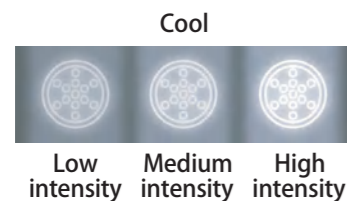

Longer lasting

- 5- to 10-hour run time
- 4-hour charge time (0% life)
- 2-hour charge time (50% life)

Micare Medical

LED Medical Headlights

1) ME JD2900 10W 100,000LUX
2) MD JD2900 7w 85,000LUX
3) MF JD2900 3W 45,000LUX