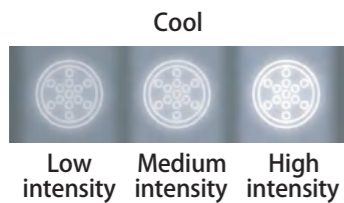

Longer lasting

- 5- to 10-hour run time
- 4-hour charge time (0% life)
- 2-hour charge time (50% life)