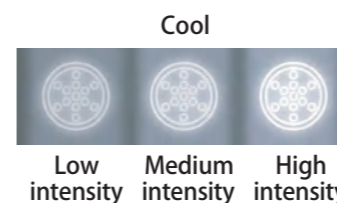

Longer lasting

- 5- to 10-hour run time
- 4-hour charge time (0% life)
- 2-hour charge time (50% life)