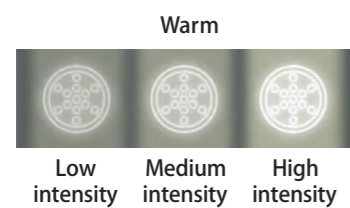

Longer lasting

- 5- to 10-hour run time
- 4-hour charge time (0% life)
- 2-hour charge time (50% life)

Micare Medical LED Medical Headlights

1) JD2400 5W 45,000LUX
2) JD2500 10W 85,000LUX
3) JD2600 5W 45,000LUX