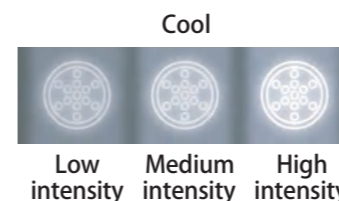

Longer lasting

- 5- to 10-hour run time
- 4-hour charge time (0% life)
- 2-hour charge time (50% life)

MA JD2900 15w LED Surgical headlight specifications:

Light source	LED refractive technology
Light Intensity (MAX)	Up To 150,000LUX
Color temperature	4,500-5,500K
Illumination Spot size (D = Φ200MM)	Adjustable From 10MM - 45MM
Illumination Spot size (D = Φ300MM)	Adjustable From 10MM - 75MM
Illumination Spot size (D = Φ500MM)	Adjustable From 20MM - 130MM
Headlight housing	Aluminum
Headlight weight	164g
Headband material	ABS ratchet adjustability; antimicrobial protection on pads
LED Bulb Life Time	50,000hrs +
Battery type	Rechargeable Lithium-ion 18650 (charger included)
Battery Life	5-12HRS
Battery charge time	0% life: 4 hours 50% life: 2 hours
Standard Packing	1pc Battery + 1pc Charger + 1pc Carton
Color Rendering Index	> 93