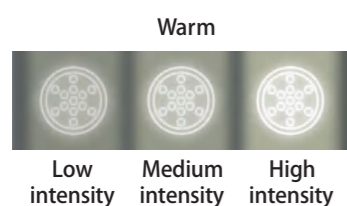

Longer lasting

- 5- to 10-hour run time
- 4-hour charge time (0% life)
- 2-hour charge time (50% life)