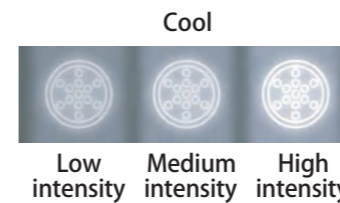

Longer lasting

- 5- to 10-hour run time
- 4-hour charge time (0% life)
- 2-hour charge time (50% life)